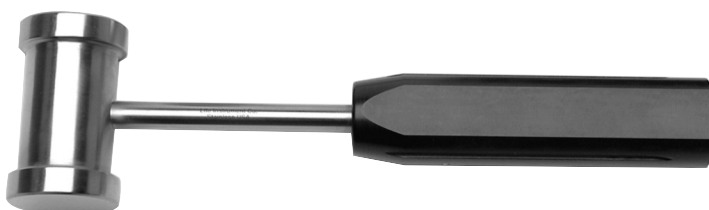

BALL SPIKE

701-1300-0

COBBS

Elevator 3/4" 720-1334-0-1

Elevator 3/8" 721-1338-0-1 5" Handle

SMITH PETERSON MALLET

761-9028-0

LANE ELEVATOR

820-6196-05 Lane Elevator with Ring Handle

RETRACTOR

110 x 30mm 745-9545-0

T-HANDLE UNIVERSAL CHUCK

701-0501-0

*** Overall Length of Osteotomes 13" * Stainless Steel Impact Handles ***
*** Customs Available Upon Request ***