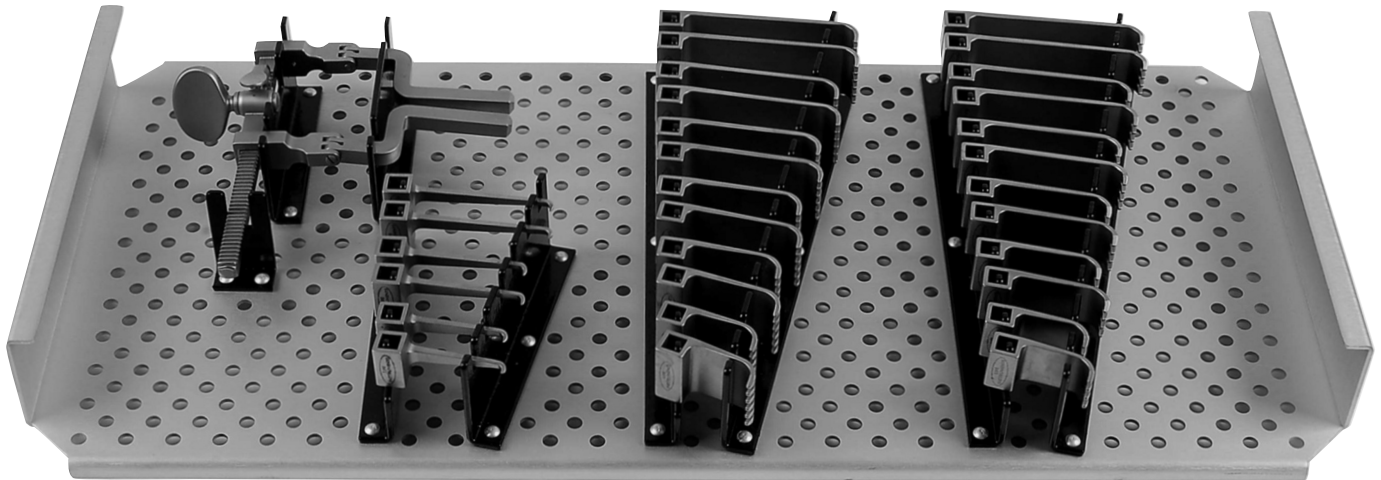

LIFE INSTRUMENTS®

McCULLOCH STYLE RETRACTOR

McCULLOCH RETRACTOR SYSTEM

Matte Finish Stainless Steel

744-2000-0

Standard Set

Catalog #	Quantity	Description
744-0001-0	1	Hinged Retractor Frame
749-2030-0	2	Small Muscle Blades 20x30mm
749-2040-0	2	Small Muscle Blades 20x40mm
749-2050-0	2	Small Muscle Blades 20x50mm
749-2060-0	2	Small Muscle Blades 20x60mm
749-2070-0	2	Small Muscle Blades 20x70mm
749-2080-0	2	Small Muscle Blades 20x80mm
749-2730-0	2	Large Muscle Blades 27x30mm
749-2740-0	2	Large Muscle Blades 27x40mm
749-2750-0	2	Large Muscle Blades 27x50mm
749-2760-0	2	Large Muscle Blades 27x60mm
749-2770-0	2	Large Muscle Blades 27x70mm
749-2780-0	2	Large Muscle Blades 27x80mm
749-0030-0	1	Hook 30mm
749-0040-0	1	Hook 40mm
749-0050-0	1	Hook 50mm
749-0060-0	1	Hook 60mm
749-0070-0	1	Hook 70mm
749-0080-0	1	Hook 80mm
744-2000-C	1	Sterilization Case for Retractor System

See reverse side for optional instruments

Components

FRAME

744-0001-0

HOOK

SMALL AND LARGE MUSCLE BLADES

Additional Items

**LONG SMALL
MUSCLE BLADE**

**LONG LARGE
MUSCLE BLADE**

STEPPED HOOK

LONG HOOK

Catalog #	Quantity	Description
749-2090-0	1	Long Small Muscle Blade 20x90mm
749-2000-0	1	Long Small Muscle Blade 20x100mm
749-2011-0	1	Long Small Muscle Blade 20x110mm
749-2012-0	1	Long Small Muscle Blade 20x120mm
749-2490-0	1	Long Large Muscle Blade 24x90mm
749-2400-0	1	Long Large Muscle Blade 24x100mm
749-2411-0	1	Long Large Muscle Blade 24x110mm
749-2412-0	1	Long Large Muscle Blade 24x120mm