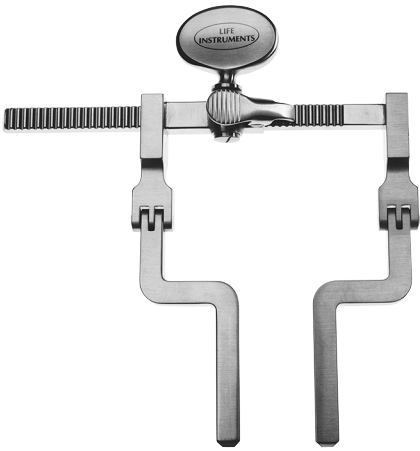

LIFE INSTRUMENTS®

McCULLOCH STYLE RETRACTOR

McCULLOCH RETRACTOR SYSTEM

Matte Finish Stainless Steel

744-2000-0

Standard Set

Catalog #	Quantity	Description
744-0001-0	1	Hinged Retractor Frame
749-2030-0	2	Small Muscle Blades 20x30mm
749-2040-0	2	Small Muscle Blades 20x40mm
749-2050-0	2	Small Muscle Blades 20x50mm
749-2060-0	2	Small Muscle Blades 20x60mm
749-2070-0	2	Small Muscle Blades 20x70mm
749-2080-0	2	Small Muscle Blades 20x80mm
749-2730-0	2	Large Muscle Blades 27x30mm
749-2740-0	2	Large Muscle Blades 27x40mm
749-2750-0	2	Large Muscle Blades 27x50mm
749-2760-0	2	Large Muscle Blades 27x60mm
749-2770-0	2	Large Muscle Blades 27x70mm
749-2780-0	2	Large Muscle Blades 27x80mm
749-0030-0	1	Hook 30mm
749-0040-0	1	Hook 40mm
749-0050-0	1	Hook 50mm
749-0060-0	1	Hook 60mm
749-0070-0	1	Hook 70mm
749-0080-0	1	Hook 80mm
744-2000-C	1	Sterilization Case for Retractor System

See reverse side for optional instruments

Components

FRAME

744-0001-0

HOOK

SMALL AND LARGE MUSCLE BLADES

Additional Items

**LONG SMALL
MUSCLE BLADE**

**LONG LARGE
MUSCLE BLADE**

STEPPED HOOK

LONG HOOK

Catalog #	Quantity	Description
749-2090-0	1	Long Small Muscle Blade 20x90mm
749-2000-0	1	Long Small Muscle Blade 20x100mm
749-2011-0	1	Long Small Muscle Blade 20x110mm
749-2012-0	1	Long Small Muscle Blade 20x120mm
749-2490-0	1	Long Large Muscle Blade 24x90mm
749-2400-0	1	Long Large Muscle Blade 24x100mm
749-2411-0	1	Long Large Muscle Blade 24x110mm
749-2412-0	1	Long Large Muscle Blade 24x120mm

Catalog #	Quantity	Description
749-0030-1	1	Stepped Hook 30mm
749-0040-1	1	Stepped Hook 40mm
749-0050-1	1	Stepped Hook 50mm
749-0060-1	1	Stepped Hook 60mm
749-0070-1	1	Stepped Hook 70mm
749-0080-1	1	Stepped Hook 80mm
749-0090-1	1	Stepped Hook 90mm
749-0100-1	1	Stepped Hook 100mm
749-0110-1	1	Stepped Hook 110mm
749-0090-0	1	Extra Long Hook 90mm
749-0100-0	1	Extra Long Hook 100mm
749-0110-0	1	Extra Long Hook 90mm