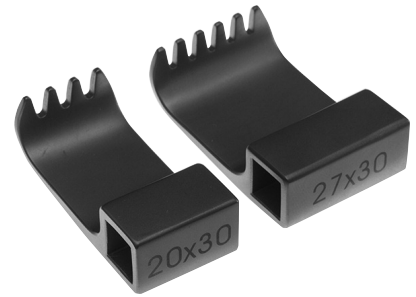

LIFE INSTRUMENTS®

McCULLOCH STYLE RETRACTOR

McCULLOCH RETRACTOR SYSTEM

Matte Finish Stainless Steel

744-2000-0

Standard Set

Catalog #	Quantity	Description
744-0001-0	1	Hinged Retractor Frame
749-2030-0	2	Small Muscle Blades 20x30mm
749-2040-0	2	Small Muscle Blades 20x40mm
749-2050-0	2	Small Muscle Blades 20x50mm
749-2060-0	2	Small Muscle Blades 20x60mm
749-2070-0	2	Small Muscle Blades 20x70mm
749-2080-0	2	Small Muscle Blades 20x80mm
749-2730-0	2	Large Muscle Blades 27x30mm
749-2740-0	2	Large Muscle Blades 27x40mm
749-2750-0	2	Large Muscle Blades 27x50mm
749-2760-0	2	Large Muscle Blades 27x60mm
749-2770-0	2	Large Muscle Blades 27x70mm
749-2780-0	2	Large Muscle Blades 27x80mm
749-0030-0	1	Hook 30mm
749-0040-0	1	Hook 40mm
749-0050-0	1	Hook 50mm
749-0060-0	1	Hook 60mm
749-0070-0	1	Hook 70mm
749-0080-0	1	Hook 80mm
744-2000-C	1	Sterilization Case for Retractor System

See reverse side for optional instruments

Components

FRAME

744-0001-0

HOOK

SMALL AND LARGE MUSCLE BLADES

Additional Items

**LONG SMALL
MUSCLE BLADE**

**LONG LARGE
MUSCLE BLADE**

STEPPED HOOK

LONG HOOK

Catalog #	Quantity	Description
749-2090-0	1	Long Small Muscle Blade 20x90mm
749-2000-0	1	Long Small Muscle Blade 20x100mm
749-2011-0	1	Long Small Muscle Blade 20x110mm
749-2012-0	1	Long Small Muscle Blade 20x120mm
749-2490-0	1	Long Large Muscle Blade 24x90mm
749-2400-0	1	Long Large Muscle Blade 24x100mm
749-2411-0	1	Long Large Muscle Blade 24x110mm
749-2412-0	1	Long Large Muscle Blade 24x120mm