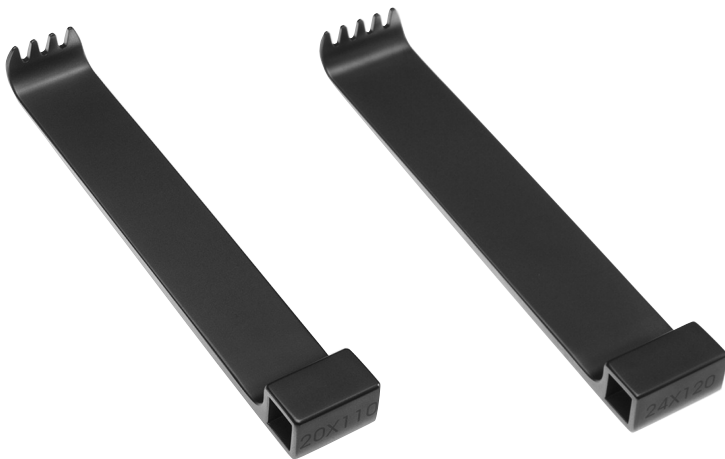

LIFE INSTRUMENTS®

McCULLOCH STYLE RETRACTOR

McCULLOCH RETRACTOR SYSTEM

Matte Finish Stainless Steel

744-2000-0

Standard Set

Catalog #	Quantity	Description
744-0001-0	1	Hinged Retractor Frame
749-2030-0	2	Small Muscle Blades 20x30mm
749-2040-0	2	Small Muscle Blades 20x40mm
749-2050-0	2	Small Muscle Blades 20x50mm
749-2060-0	2	Small Muscle Blades 20x60mm
749-2070-0	2	Small Muscle Blades 20x70mm
749-2080-0	2	Small Muscle Blades 20x80mm
749-2730-0	2	Large Muscle Blades 27x30mm
749-2740-0	2	Large Muscle Blades 27x40mm
749-2750-0	2	Large Muscle Blades 27x50mm
749-2760-0	2	Large Muscle Blades 27x60mm
749-2770-0	2	Large Muscle Blades 27x70mm
749-2780-0	2	Large Muscle Blades 27x80mm
749-0030-0	1	Hook 30mm
749-0040-0	1	Hook 40mm
749-0050-0	1	Hook 50mm
749-0060-0	1	Hook 60mm
749-0070-0	1	Hook 70mm
749-0080-0	1	Hook 80mm
744-2000-C	1	Sterilization Case for Retractor System

See reverse side for optional instruments

Components

FRAME

744-0001-0

HOOK

SMALL AND LARGE MUSCLE BLADES

Additional Items

**LONG SMALL
MUSCLE BLADE**

**LONG LARGE
MUSCLE BLADE**

STEPPED HOOK

LONG HOOK

Catalog #	Quantity	Description
749-2090-0	1	Long Small Muscle Blade 20x90mm
749-2000-0	1	Long Small Muscle Blade 20x100mm
749-2011-0	1	Long Small Muscle Blade 20x110mm
749-2012-0	1	Long Small Muscle Blade 20x120mm
749-2490-0	1	Long Large Muscle Blade 24x90mm
749-2400-0	1	Long Large Muscle Blade 24x100mm
749-2411-0	1	Long Large Muscle Blade 24x110mm
749-2412-0	1	Long Large Muscle Blade 24x120mm