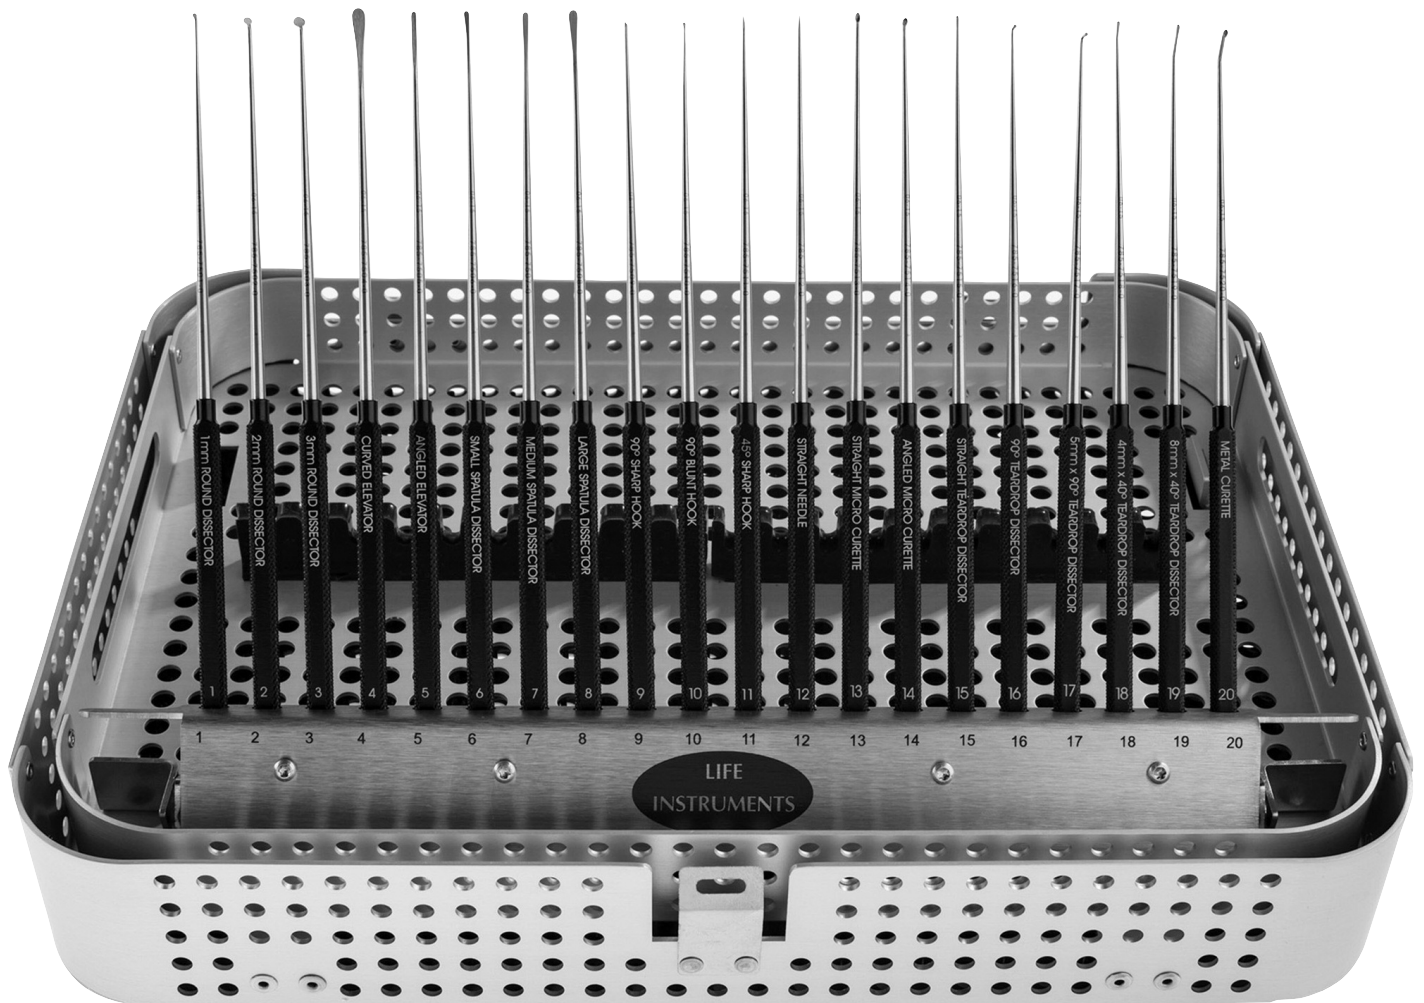

## MICRO DISSECTION INSTRUMENT SET

### MICRO DISSECTION INSTRUMENT SET

Contains 20 instruments and tray

785-0000-0

**ROUND DISSECTOR**

- #1 1mm
- #2 2mm
- #3 3mm

**ELEVATOR**

- #4 Curved
- #5 Angled

**SPATULA DISSECTOR**

- #6 Small
- #7 Medium
- #8 Large

**HOOK**

- #9 90° Sharp
- #10 90° Blunt
- #11 45° Sharp
- #12 Straight Needle

**MICRO CURETTE**

- #13 Straight
- #14 Angled

**MEATAL CURETTE**

- #20

**TEARDROP DISSECTOR**

- #15 Straight
- #16 90°
- #17 5mm x 90°
- #18 4mm x 40°
- #19 8mm x 40°