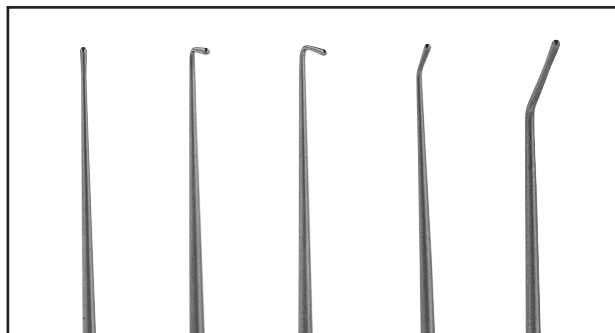

- #6 Small
- #7 Medium
- #8 Large

**HOOK**

- #9 90° Sharp
- #10 90° Blunt
- #11 45° Sharp
- #12 Straight Needle

**MICRO CURETTE**

- #13 Straight
- #14 Angled

**MEATAL CURETTE**

- #20

**TEARDROP DISSECTOR**

- #15 Straight
- #16 90°
- #17 5mm x 90°
- #18 4mm x 40°
- #19 8mm x 40°